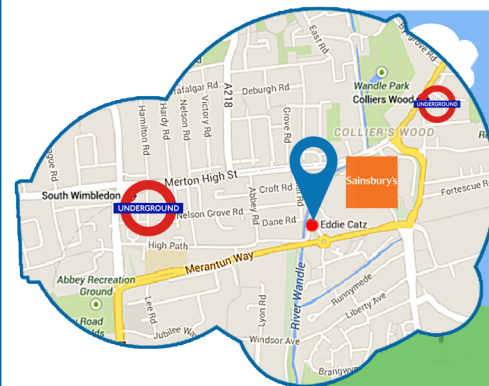

Peppa Pig Party

Dear.....
Please join.....
to celebrate

at
Eddie Catz
Wimbledon

Date.....Time.....
RSVP.....

EDDIE CATZ WIMBLEDON
42 Station Road, Merton
London SW19 2LP

Tel: 0203 475 5268

www.eddiecatz.com